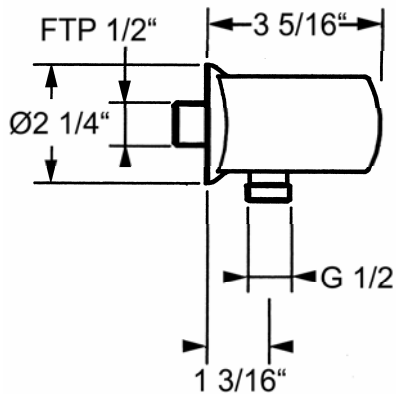

HANSAJET Wall Connection Elbow with Hand Shower Holder 0446 0100 0017

Product Specification

Wall connection elbow 1/2"
with hand shower holder
Hose connection 1/2"

Finishes Offered:
Chrome