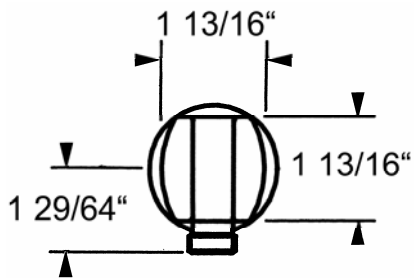

HANSAJET Wall Connection Elbow with Hand Shower Holder 0446 0100 0017

Product Specification

Wall connection elbow 1/2"
with hand shower holder
Hose connection 1/2"

Finishes Offered:
Chrome