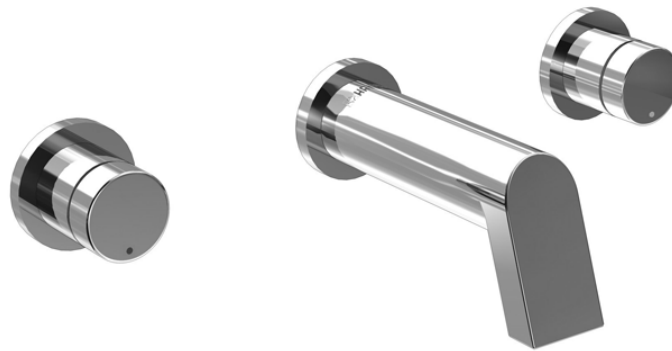

# HANSASTELA Wall Mount Lavatory

5721 2103 0017  
5722 2103 0017

## Product Specification

Three hole, two handle, wall mounted wide spread basin mixer  
with HANSAFLOW cascade stream spout  
Pop-up waste  
Flexible supply hoses

**Flow Rate:**  
2.2 gpm @60psi

**Finishes Offered:**  
Chrome

5721 2103 0017  
A = 6 1/2"

5722 2103 0017  
A = 9 1/2"