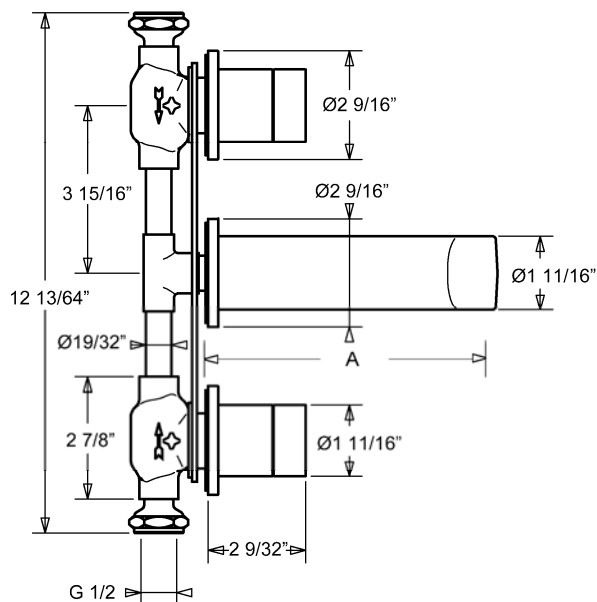

# HANSASTELA Wall Mount Lavatory

5721 2103 0017  
5722 2103 0017

## Product Specification

Three hole, two handle, wall mounted wide spread basin mixer  
with HANSAFLOW cascade stream spout  
Pop-up waste  
Flexible supply hoses

**Flow Rate:**  
2.2 gpm @60psi

**Finishes Offered:**  
Chrome

5721 2103 0017  
A = 6 1/2"

5722 2103 0017  
A = 9 1/2"