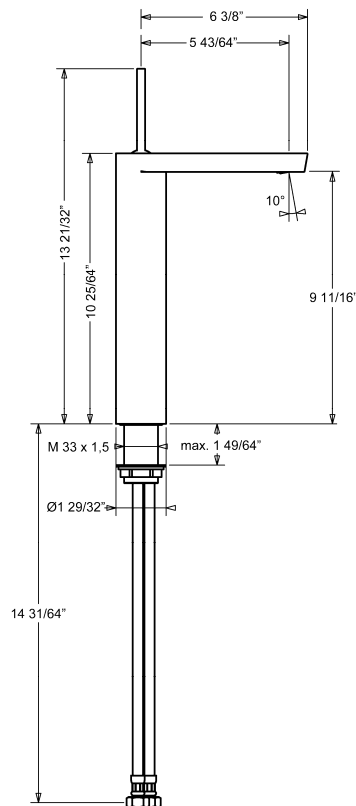

HANSASTELA Vessel Mixer 5710 2201 0017

Product Specification

Single hole, single lever vessel mixer
with HANSAFLOW cascade stream spout
Flexible supply hoses

Flow Rate:
1.5 gpm@60psi

Finishes Offered:
Chrome