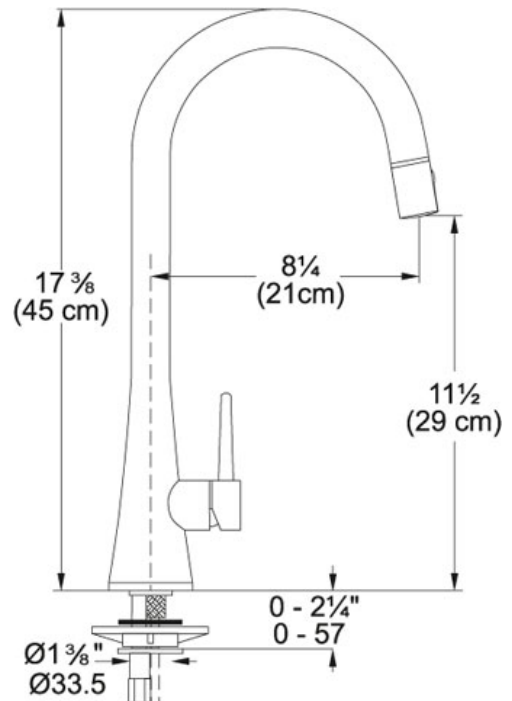

SPECIFICATION SHEET

PRODUCT FAMILY: FAUCETS FINISH: SATIN NICKEL SERIES: FF-2500 SERIES MODEL: FF2580

Product Information

Article Number	115.0066.592
US Part Number	FF2580
Version	Pull-Down
Tap Operation	Side Lever
Diameter	1 3/8"
Faucet Hole	1
Type of Material	Plated Brass