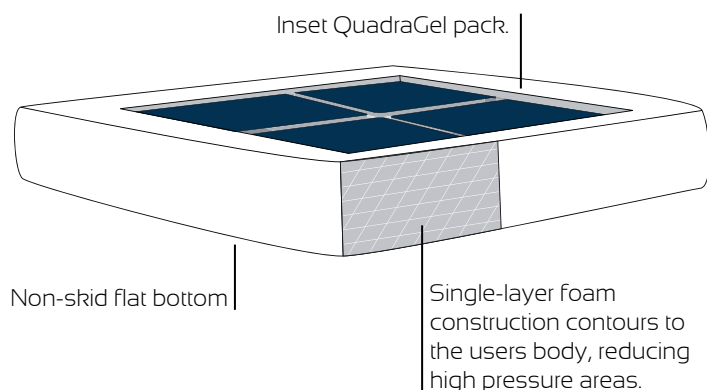

ELEMENTS® with GEL

HCPCS CODING: E2601/E2602
GENERAL USE

PRODUCT FEATURES

NEW: Elements with Gel now comes standard with non-skid bottom and hook/loop connection.

QUADRAGEL PACK

The QuadraGel pack regulates body temperature and redistributes pressure for comfort.

*SEE CHART FOR DIMENSIONS

COVER OPTIONS

STRETCH-AIR FABRIC: designed for air transmission and heat dissipation. This breathable laminate combines a high-stretch polyester top layer with a waterproof, breathable vapor barrier.

COMFORT-TEK FABRIC: the fluid proof exterior has supple leathery properties that provide an easily cleaned surface and protection for the inner cushion. Comfort-Tek has multi-dimensional stretch and helps alleviate pressure on bony prominences.