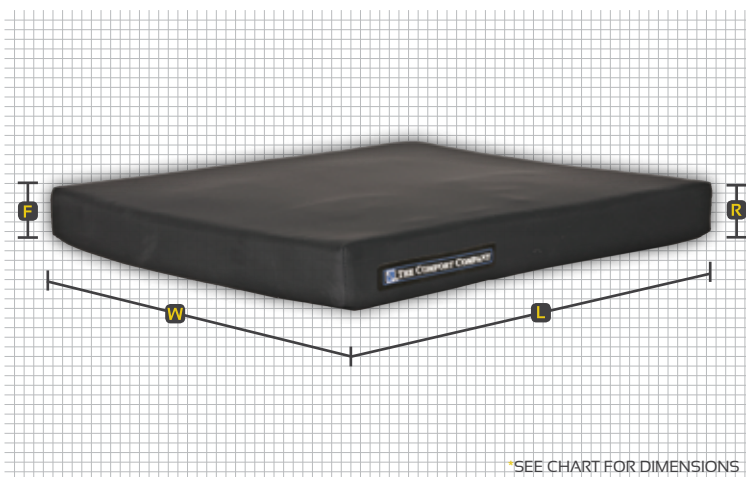

ELEMENTS® with GEL

HCPCS CODING: E2601/E2602
GENERAL USE

PRODUCT FEATURES

NEW: Elements with Gel now comes standard with non-skid bottom and hook/loop connection.

QUADRAGEL PACK

The QuadraGel pack regulates body temperature and redistributes pressure for comfort.

*SEE CHART FOR DIMENSIONS

COVER OPTIONS

STRETCH-AIR FABRIC: designed for air transmission and heat dissipation. This breathable laminate combines a high-stretch polyester top layer with a waterproof, breathable vapor barrier.

COMFORT-TEK FABRIC: the fluid proof exterior has supple leathery properties that provide an easily cleaned surface and protection for the inner cushion. Comfort-Tek has multi-dimensional stretch and helps alleviate pressure on bony prominences.