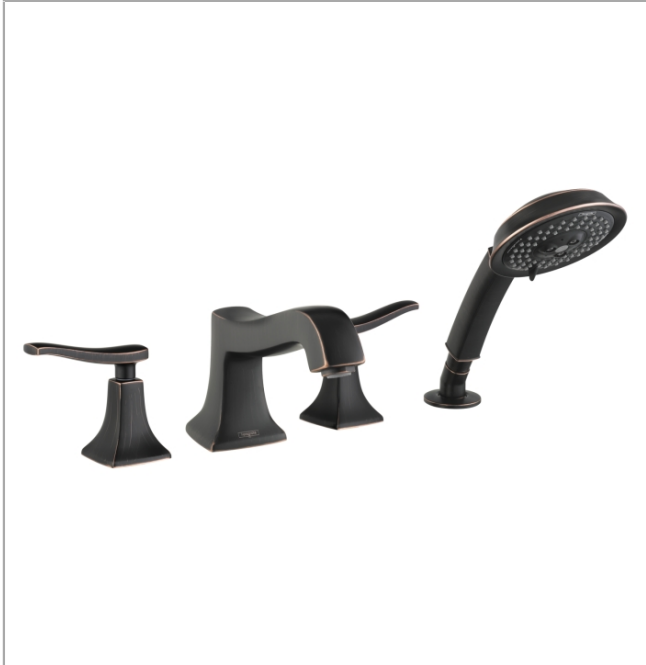

Metris C

Metris C 4-Hole Roman Tub Set Trim

Finishes : **Rubbed Bronze** Part no. : **31314921**

Description

Features

- Flow: 5.0 GPM
- 90° ceramic valves
- Solid brass
- Integrated double backflow prevention
- Diverter for handshower

Comprised of

- Raindance C 100 AIR 3-Jet Handshower (#28548USA)

Required accessories

- Rough, 4-Hole Roman Tub Set (#06646USA)

Item details

List Price $ 1,074.00

Technology

Compliance

Product image