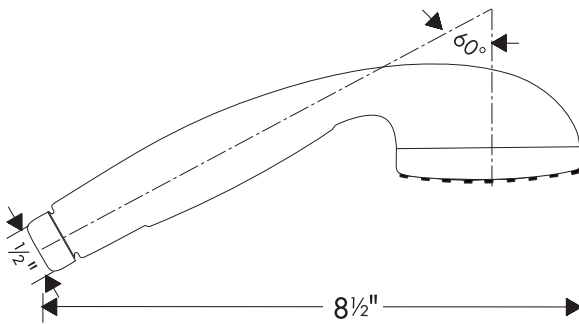

Product Features

- Features Quick Clean™ cleaning system
- Drenching full spray
- 50 no-clog spray channels
- 1.6 gpm
- AIR injection technology

Available Finishes

Chrome

28514001

Brushed Nickel

28514821

The measurements shown are for reference only.