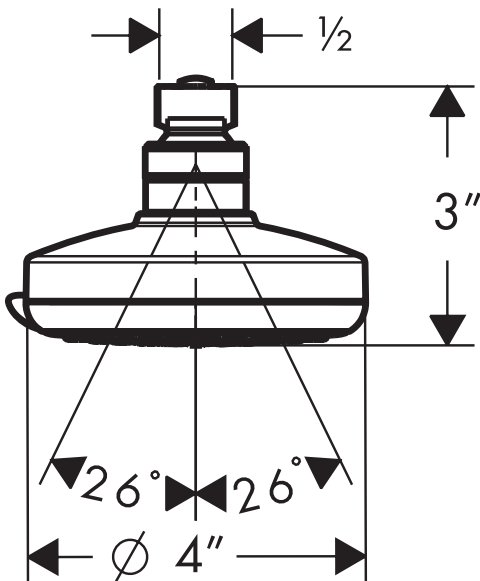

Product Features

- Oversized spray face
- Three spray modes: full, massage, and intense turbo spray
- Rubit™ cleaning system
- 75 No-clog spray channels
- ½" Female inlet
- 2.5 gpm

Available Finishes

Chrome	04071000
Brushed Nickel	04071820
Polished Brass	04071930

Optional Accessories

½" Shower arm – many styles available

The measurements shown are for reference only.

Products and specifications shown are subject to change without notice.

Specification sheet revised 1/2008