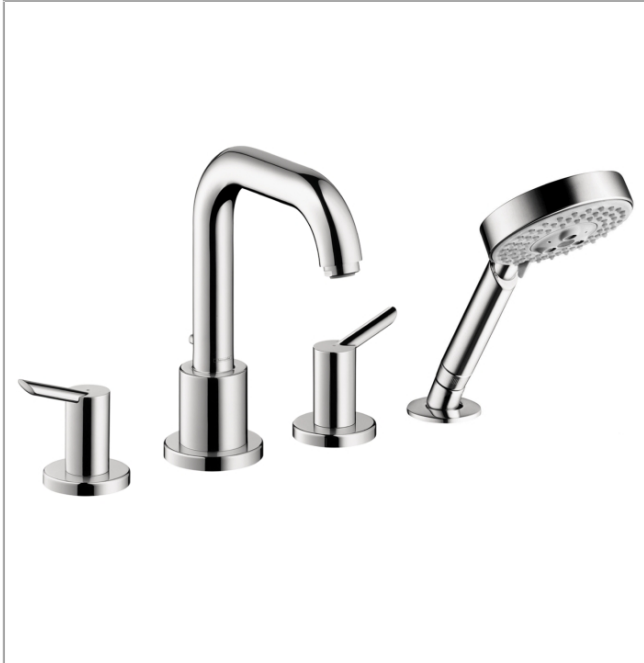

Focus S

Focus S 4-Hole Roman Tub Set Trim

Finishes : **Chrome** Part no. : **31733001**

Description

Features

- Flow: 5.0 GPM
- 90° ceramic valves
- Solid brass
- Integrated double backflow prevention
- Diverter for handshower

Comprised of

- Raindance S 100 AIR 3-Jet Handshower (#28504USA)

Required accessories

- Rough, 4-Hole Roman Tub Set (#06646USA)

Item details

List Price $ 610.00

Technology

Compliance

Product image