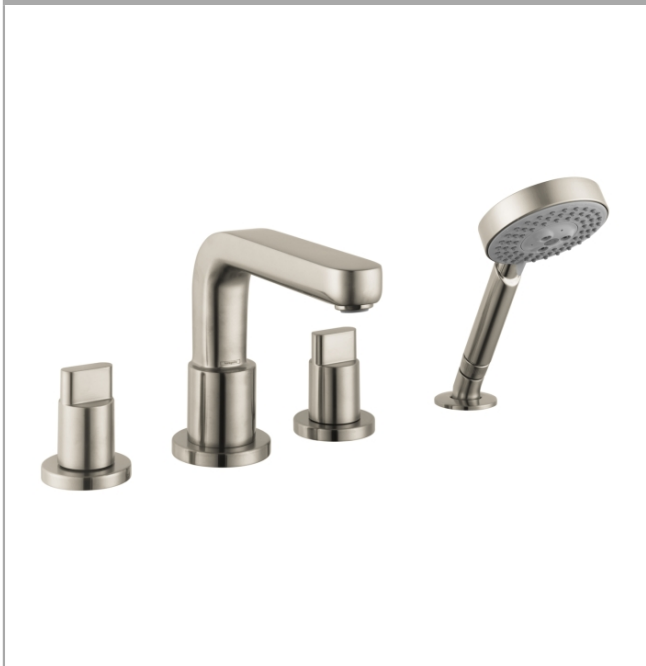

Metris S

Metris S 4-Hole Roman Tub Set Trim with Full Handles

Finishes : **Brushed Nickel** Part no. : **31446821**

Description

Features

- Flow: 5.0 GPM
- 90° ceramic valves
- Solid brass
- Integrated double backflow prevention
- Diverter for handshower

Comprised of

- Raindance S 100 AIR 3-Jet Handshower (#28504USA)

Required accessories

- Rough, 4-Hole Roman Tub Set (#06646USA)

Item details

List Price \$ 1,058.00

Compliance

Product image