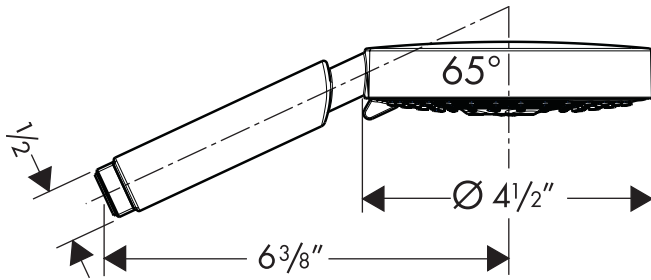

Raindance S 120 AIR 3-Jet Handshower

28514XX1

Product Features

- Oversized spray face
- AIR injection technology
- Quick Clean™ cleaning system
- Three spray modes: AIR, Whirl AIR, Balance AIR
- 95 no-clog spray channels
- 2.5 gpm max.

Available Finishes

Chrome	28514001
Brushed Nickel	28514821

The measurements shown are for reference only.

Products and specifications shown are subject to change without notice.

Specification sheet revised 2/2008