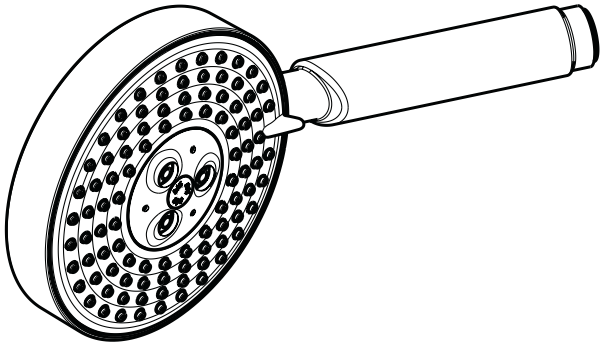

Raindance S 120 AIR 3-Jet Handshower

28514XX1

Product Features

- Oversized spray face
- AIR injection technology
- Quick Clean™ cleaning system
- Three spray modes: AIR, Whirl AIR, Balance AIR
- 95 no-clog spray channels
- 2.5 gpm max.

Available Finishes

Chrome	28514001
Brushed Nickel	28514821

The measurements shown are for reference only.

Products and specifications shown are subject to change without notice.

Specification sheet revised 2/2008