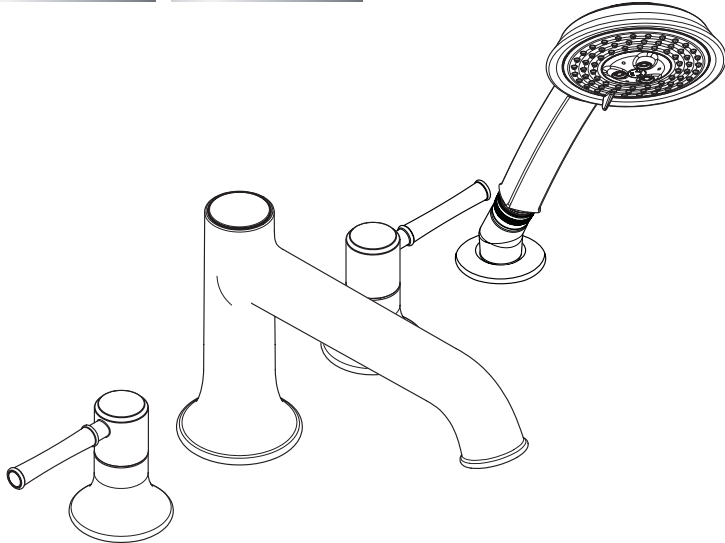

AIR
POWER

QUICLEAN

Product Features

- Tub Spout with diverter
- Raindance C 100 AIR 3-Jet handshower with three spray modes: Rain AIR, Balance AIR, Whirl AIR
- Handshower flow rate 2.5 gpm

Available Finishes