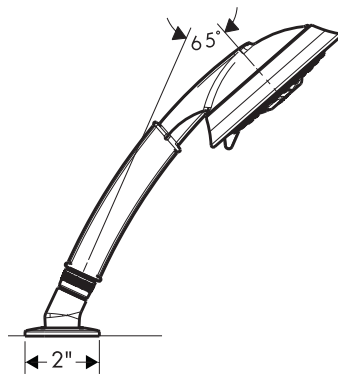

The measurements shown are for reference only.

Products and specifications shown are subject to change without notice.

Specification sheet revised 7/2009