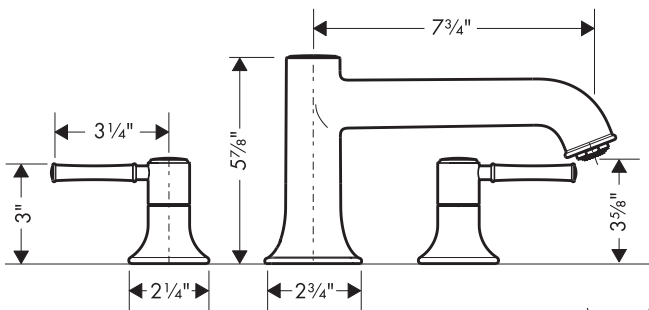

The measurements shown are for reference only.

Products and specifications shown are subject to change without notice.

Specification sheet revised 7/2009