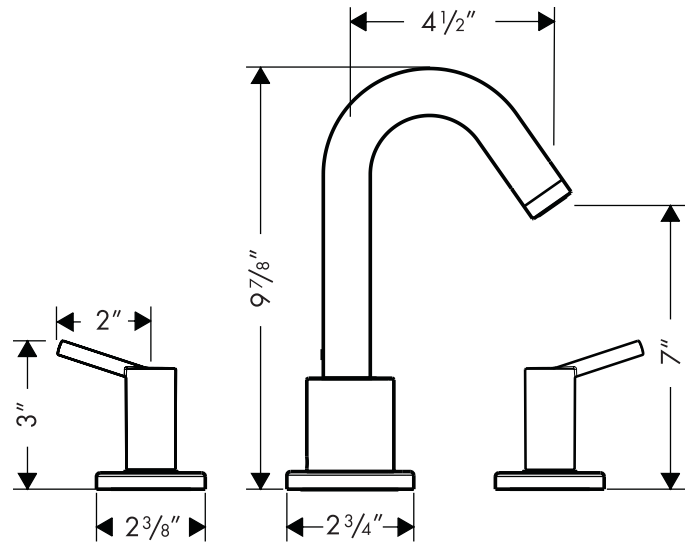

# Talis™ Trim, 3-Hole Roman Tub Set 32313XX1

Available in Chrome (00), Brushed Nickel (82)

## Product Specification

Lever handles

Requires rough valve 06607000 (not included)

**hansgrohe**