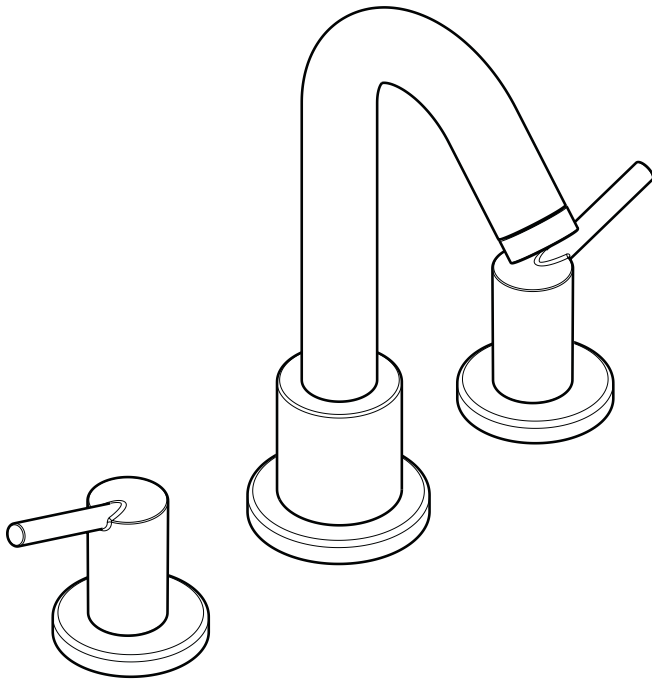

# Talis™ Trim, 3-Hole Roman Tub Set 32313XX1

Available in Chrome (00), Brushed Nickel (82)

## Product Specification

Lever handles

Requires rough valve 06607000 (not included)

**hansgrohe**