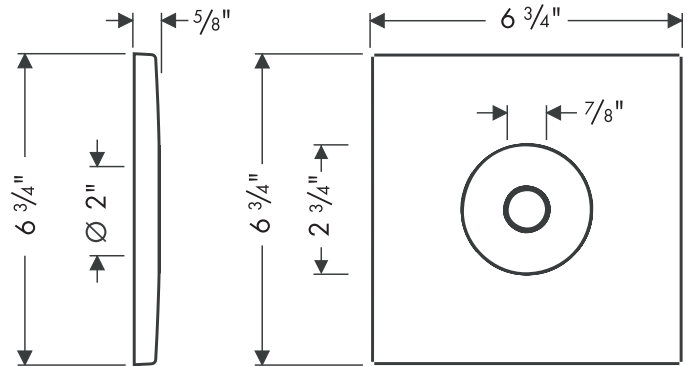

Axor Citterio Wall Plate 27419XX0

Available in Chrome (00), Brushed Nickel (82)

Product Specification

For use with:

ceiling pipe	27479XX0
shower arm	27422XX1
shower arm	27413XX1