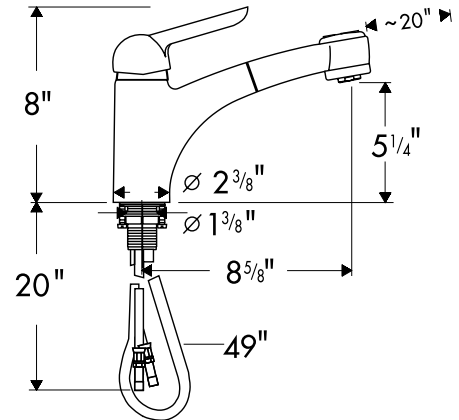

## Stratos Single Hole Kitchen Faucet

06559000

## Stratos Single Hole Kitchen Faucet with Baseplate

06919002

Available in Chrome

## Product Specifications

Solid brass body

Pull out handspray

2 spray modes - full and needle spray

ADA compliant

Hole size in mounting surface

Minimum 1-1/2"

Maximum 1-5/8"

Maximum mounting surface depth

2-1/4"

Flow rate

2.2 GPM

Maximum incoming water pressure

145 PSI

Recommended incoming water pressure

22 - 72.5 PSI