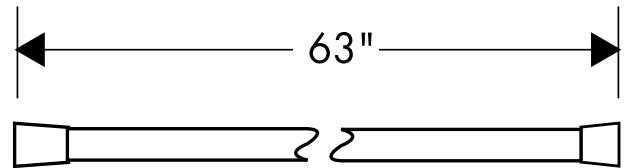

# Interaktiv Techniflex 63" Hose 28276XX2

Available in Chrome (00), Brushed Nickel (82), Polished Nickel (83), Polished Brass (93)

## Product Specification

- Swivel connector prevents hose twisting
- Revolutionary solid color finish
- Express Counter packaging