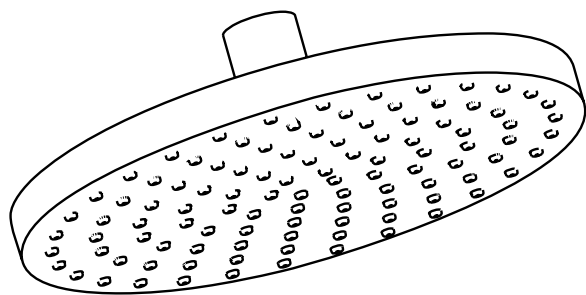

# Axor Downpour Air Showerhead - 10"

## 28494XX1

Available in Chrome (00), Steel (80), Satinox (81), Brushed Nickel (82)

## Product Specification

- Air injection technology
- Rubit™ cleaning system
- 1/2" female inlet
- flat polished face
- solid brass construction
- 180 no-clog spray channels
- 2.5 gpm