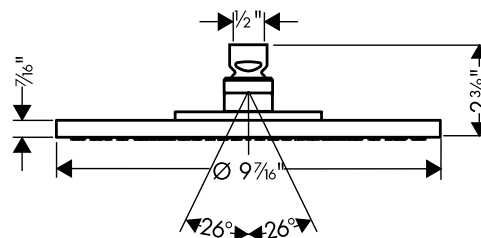

# Axor Downpour Air Showerhead - 10"

## 28494XX1

Available in Chrome (00), Steel (80), Satinox (81), Brushed Nickel (82)

## Product Specification

- Air injection technology
- Rubit™ cleaning system
- 1/2" female inlet
- flat polished face
- solid brass construction
- 180 no-clog spray channels
- 2.5 gpm