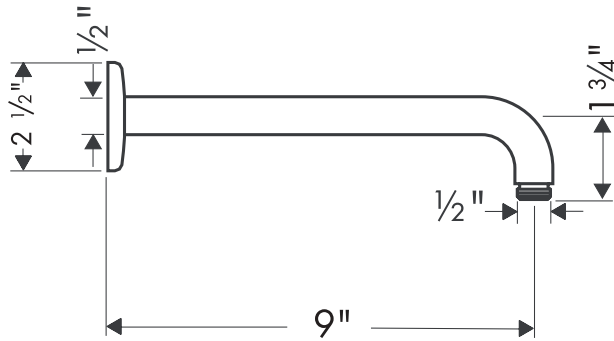

# Raindance™ 9" Shower Arm

## Product Specification

1/2" female NPT inlet  
Use with all showerheads except 28490XX1 Aktiva  
90° bend  
1/2" showerhead connection  
includes escutcheon