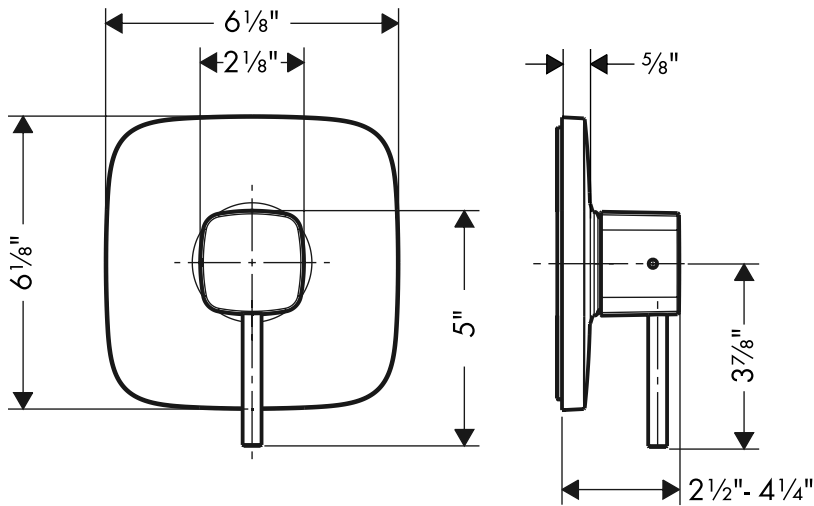

Product Features

- Lever handle
- 6.5 GPM @ 44 PSI

Available Finishes

Chrome	15407001
White/Chrome	15407401

Required Accessories

iBox Universal Plus	01850181
---------------------	----------

Optional Accessories

Extension (shallow rough-in) kit	96615000
Extension (deep rough-in) kit	13595000

The measurements shown are for reference only.

Products and specifications shown are subject to change without notice.

Specification sheet revised 8/2010