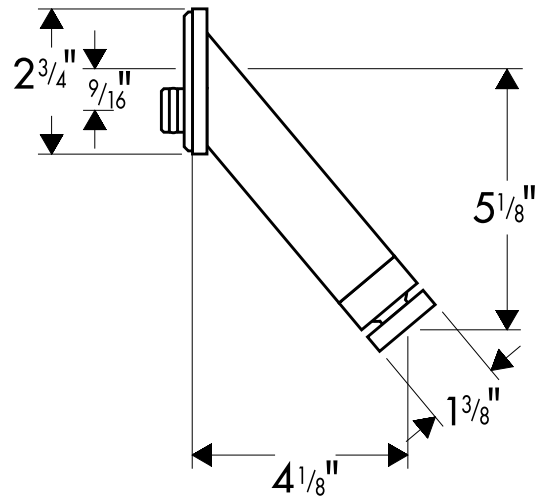

Philippe Starck Showerhead 27490XX1

Available in chrome (00) and satinox (81)

Product Specification

Flow Rate 2.5 GPM

For installation, this unit requires a $\frac{1}{2}$ " female threaded pipe fitting, recessed $\frac{3}{8}$ " behind the surface of the finished wall

Rubit!™ self-cleaning system
Refreshing full spray
Sprayhead pivots 30°