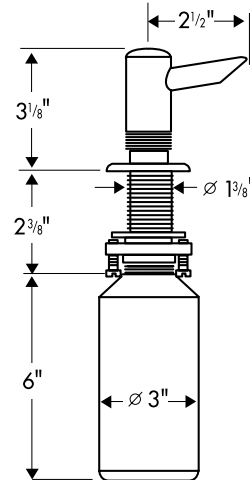

Soap / Lotion Dispenser 40418XX0

Available in chrome (00), white (45), steel (80), satin chrome (88), polished brass (93)

Product Specification

mounts on sink or countertop
fits most basin holes
12 oz capacity
easily refills from top