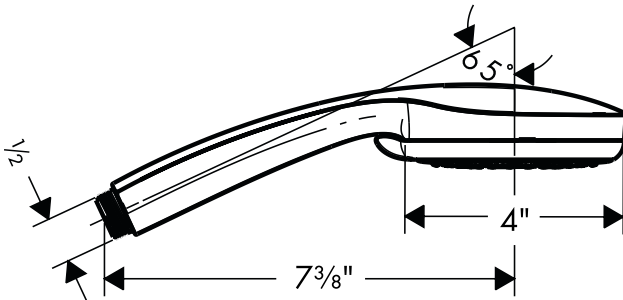

The measurements shown are for reference only.

Products and specifications shown are subject to change without notice.

Specification sheet revised 6/2010

hansgrohe