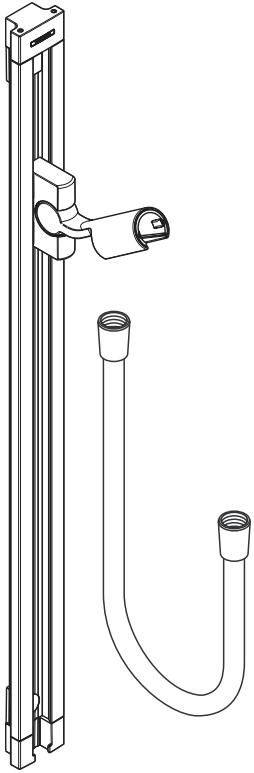

# Raindance Unica'S Wallbar 36"

27636XX0

## Product Features

- Aluminum body
- Position adjustable slider pivots left and right, up and down
- Includes 63" Techniflex hose