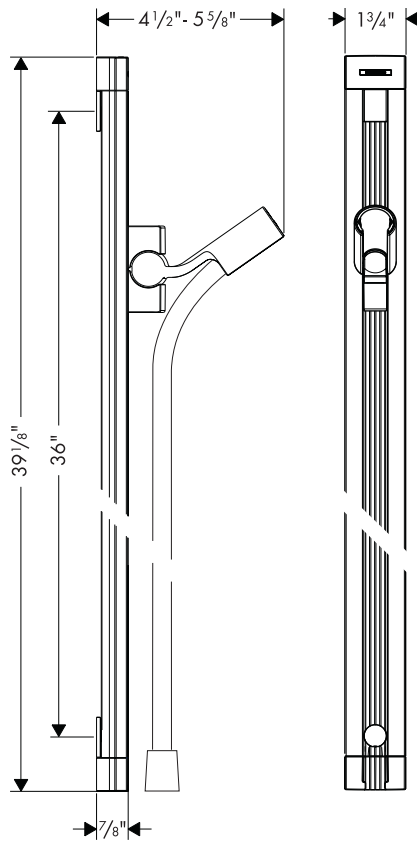

# Raindance Unica'S Wallbar 36"

27636XX0

## Product Features

- Aluminum body
- Position adjustable slider pivots left and right, up and down
- Includes 63" Techniflex hose