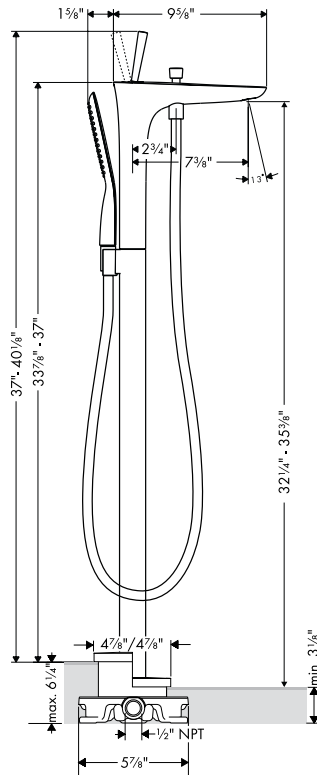

QUICLEAN

Product Features

- Mounts on floor beside tub
- Single control with ceramic cartridge
- Diverter for handshower
- PuraVida 1-jet handshower, 2.5 gpm, Quiclean™ cleaning system
- 49" flexible handshower hose
- Protection from backflow provided by check valve
- Tub filler flow rate 5.75 gpm @ 44 psi

Available Finishes

Chrome	15473001
White/Chrome	15473401

Required Accessories

Rough	10452181
-------	----------

The rough is shown for illustration only. It must be purchased separately.

The measurements shown are for reference only.

Products and specifications shown are subject to change without notice.

Specification sheet revised 5/2009