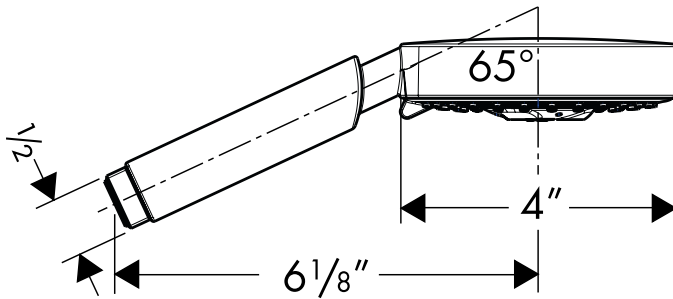

The measurements shown are for reference only.

Products and specifications shown are subject to change without notice.

Specification sheet revised 4/2010

hansgrohe