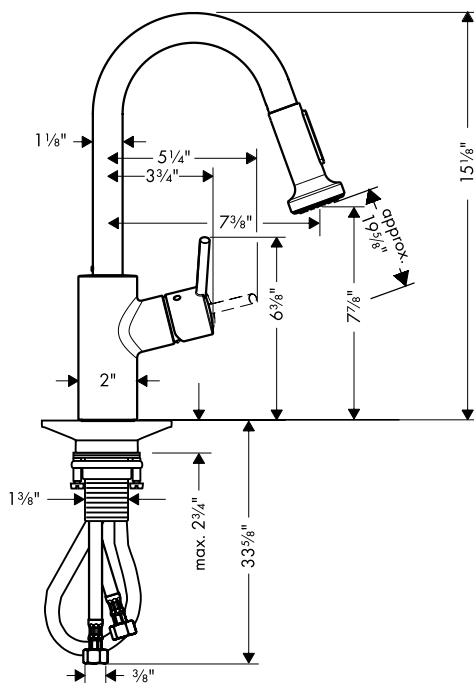

Product Features

- Single control operations
- Solid brass
- M2 ceramic cartridge
- Pull down with pull and needle sprays
- Magnetic sprayhead docking
- Spout swivels 150°
- 2.2 gpm

Available Finishes

Chrome

04286000

Steel Optik

042886800

The measurements shown are for reference only.

Products and specifications shown are subject to change without notice.

Specification sheet revised 4/2010