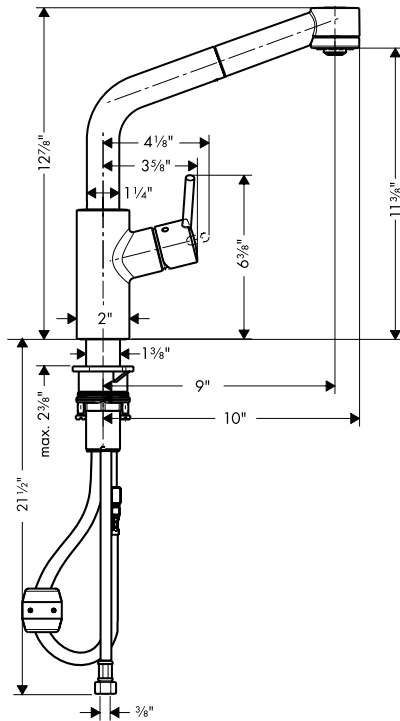

Product Features

- Single control operation
- Solid brass
- Ergonomic pull-out with full and needle sprays
- Magnetic sprayhead docking
- Spout swivels 150°
- 2.2 gpm

Available Finishes

Chrome

04247000

Steel Optik

04247800

The measurements shown are for reference only.

Products and specifications shown are subject to change without notice.

Specification sheet revised 4/2010