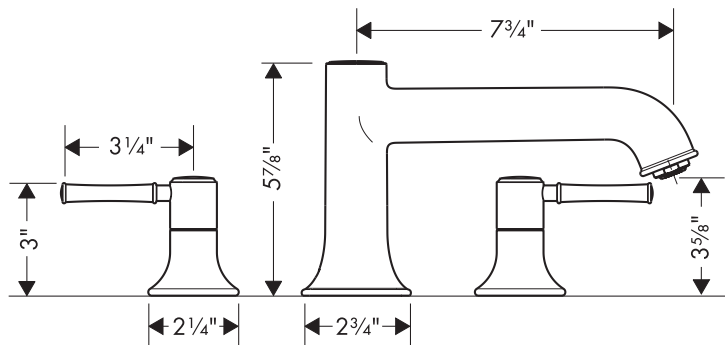

Product Features

- Solid brass

Available Finishes

Chrome	14313001
Oil Rub Bronze	14313621
Brushed Nickel	14313821
Rubbed Bronze	14313921

Required Accessories

Rough	06607000
-------	----------

The measurements shown are for reference only.

Products and specifications shown are subject to change without notice.

Specification sheet revised 7/2009