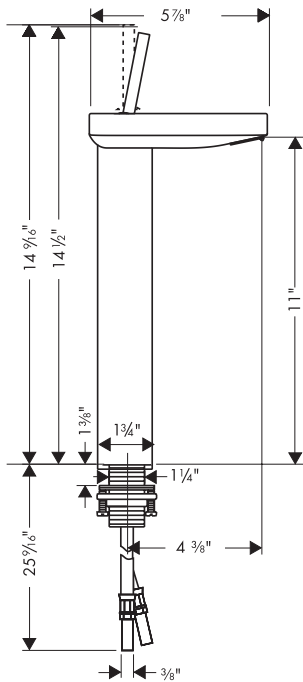

ECO
RIGHT

The measurements shown are for reference only.

Products and specifications shown are subject to change without notice.

Specification sheet revised 1/2009

Product Features

- Single hole mounting
- Single control operation
- Ceramic cartridge
- Angle adjustable waterfall spray
- 1.5 gpm
- Drain and pull rod not included

Grid drain

06400XX0

Installation Notes

- 3/8" supply hoses - requires 3/8" compression fittings