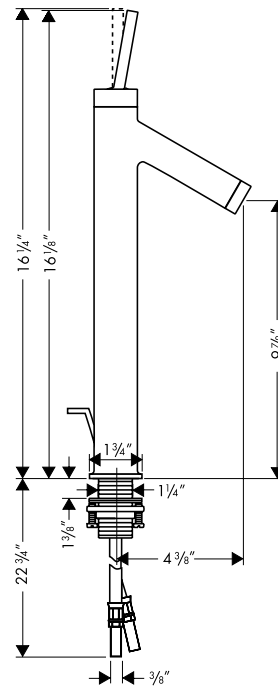

Axor Starck Lav Mixer -- Tall

10120XX1

Available in Chrome (00), Brushed Nickel (82)

Product Specification

Single hole mounting

Ceramic cartridge

Single lever operation

Includes pop-up drain

ADA compliant

Especially created for vessel-type sinks

Flow rate 2.2 gpm

Hole size in mounting surface 1 3/8"

Max. mounting surface thickness 1 3/8"

3/8" supply hoses -- requires 3/8" compression fittings (not included)