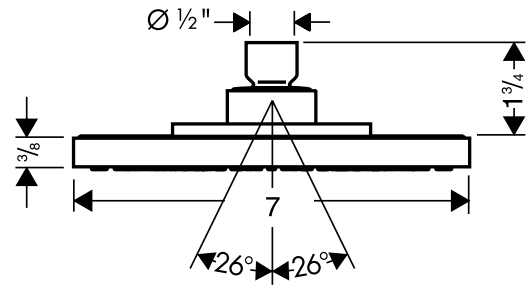

# Axor Showerhead - 7"

28484XX1

Available in Chrome (00), Steel (80), Satinox (81), Brushed Nickel (82)

## Product Specification

- Rubit™ cleaning system
- 1/2" female inlet
- flat polished face
- solid brass construction
- 107 no-clog spray channels
- 2.5 gpm