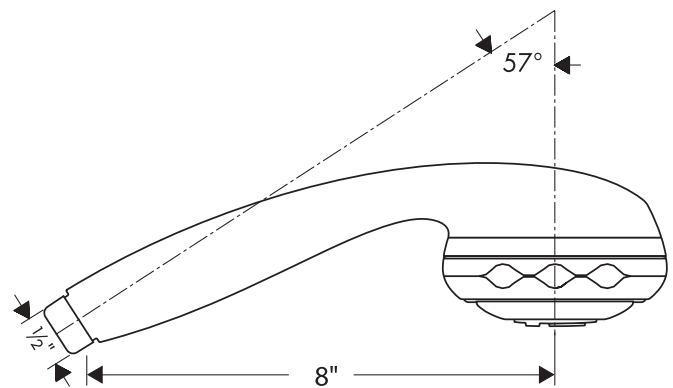

Clubmaster™ Handshower

28525XX1

Available in Chrome (00), Chrome/Gold (09), Oil Rub Bronze (62), Steel (80), Satinox (81), Brushed Nickel (82), Polished Nickel (83), Satin Chrome (88), Polished Brass (93)

Product Specification

Compliments Clubmaster™ showerhead
3 spray modes: full shower, pulsating massage, soft aerated
72 no-clog spray channels
Quick-Clean™ self-cleaning system
Flow rate: 2.5 gpm max