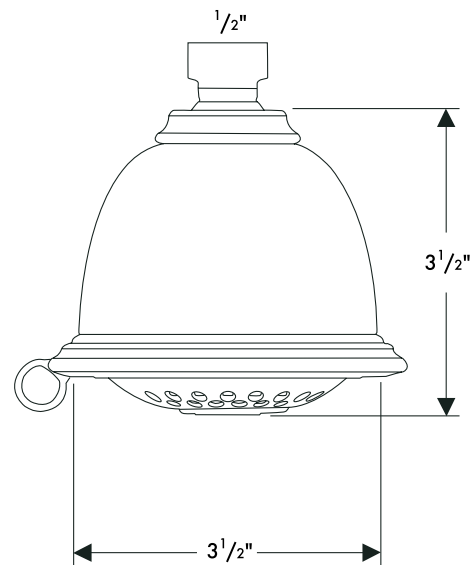

Retroaktiv Showerhead

06126XX0

Available in Chrome (00), Oil Rub Bronze (62), Brushed Nickel (82), Polished Nickel (83), Polished Brass (93)

Product Specification

Traditional design
2 Spray modes: full and massage
Rub-it!TM self cleaning system
1/2" female inlet
2.5 gpm