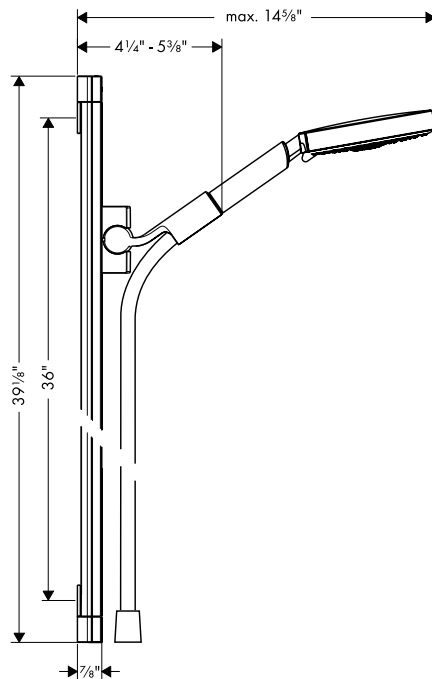

**AIR
POWER**

**QUICK
CLEAN**

Product Features

- Raindance S 12 AIR 3-Jet handshower with Rain AIR, Balance AIR, Whirl AIR spray modes, 2.5 gpm
- Aluminum profile
- Angle-adjustable holder pivots left and right, moves up and down
- Includes 63" Techniflex hose

Available Finishes

Chrome	27658001
Brushed Nickel	27658821

Optional Accessories

Tile spacer	28697XX0
Corner mount kit	28696000

The measurements shown are for reference only.

Products and specifications shown are subject to change without notice.