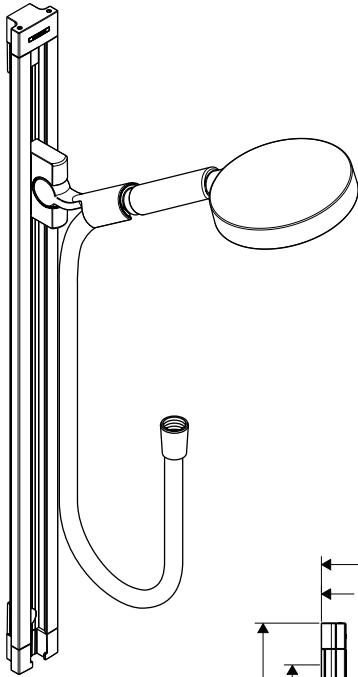

**AIR
POWER**

**QUICK
CLEAN**

Product Features

- Raindance S 12 AIR 3-Jet handshower with Rain AIR, Balance AIR, Whirl AIR spray modes, 2.5 gpm
- Aluminum profile
- Angle-adjustable holder pivots left and right, moves up and down
- Includes 63" Techniflex hose

Available Finishes

Chrome	27658001
Brushed Nickel	27658821

Optional Accessories

Tile spacer	28697XX0
Corner mount kit	28696000

The measurements shown are for reference only.

Products and specifications shown are subject to change without notice.