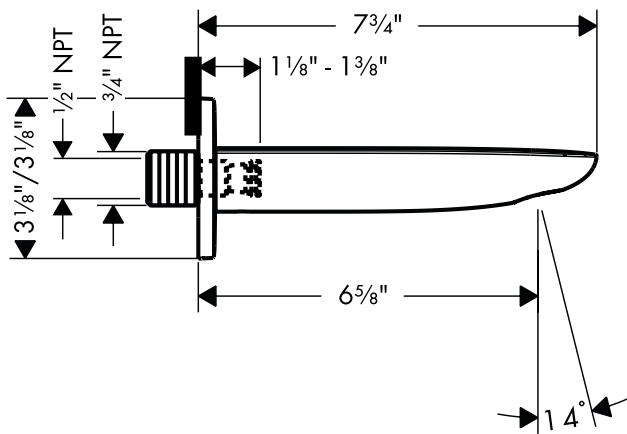

## Product Features

- Solid brass
- Max. flow rate 6.6 gpm
- Dual-threaded mounting piece: 1/2" NPT female, 3/4" NPT male

## Installation Notes

- Requires either 3/4" NPT female or 1/2" NPT male fitting, recessed 3/8" behind surface of finished wall

The measurements shown are for reference only.

Products and specifications shown are subject to change without notice.