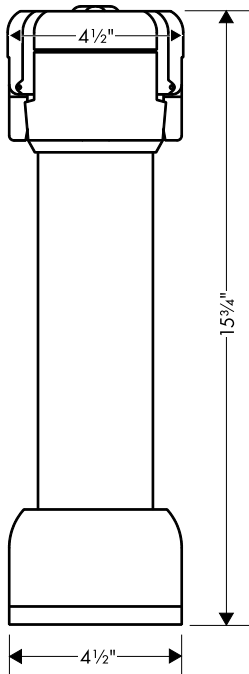

The measurements shown are for reference only.

Products and specifications shown are subject to change without notice.

Specification sheet revised 4/2010