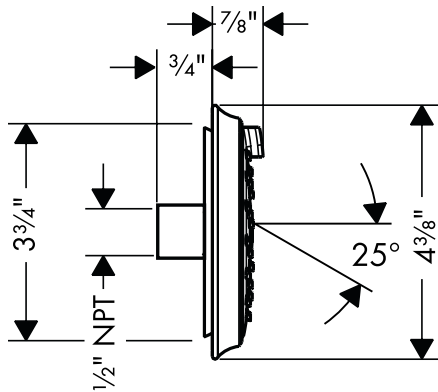

**ECO
RIGHT**

**AIR
POWER**

QUICLEAN

Product Features

- 4" Spray face
- EcoAIR technology
- 360° adjustable spray
- 1/2" NPT female inlet
- Flow rate 0.9 gpm

Available Finishes

Chrome	28445000
Oil Rubbed Bronze	28445620
Brushed Nickel	28445820
Polished Nickel	28445830
Rubbed Bronze	28445920
Polished Brass	28445930

The measurements shown are for reference only.

Products and specifications shown are subject to change without notice.

Specification sheet revised 6/2009