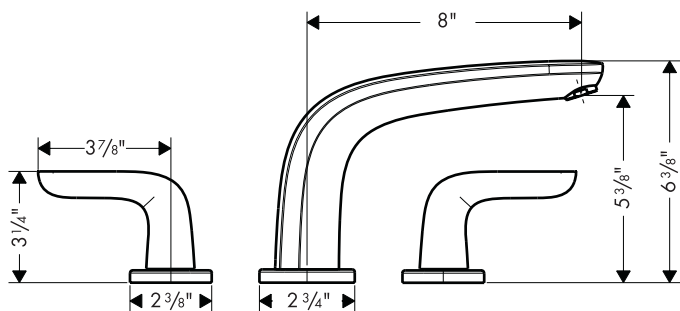

Available Finishes

Chrome

04183000

Brushed Nickel

04183820

Required Accessories

Rough

06607000

The measurements shown are for reference only.

Products and specifications shown are subject to change without notice.

Specification sheet revised 01/2009

hansgrohe