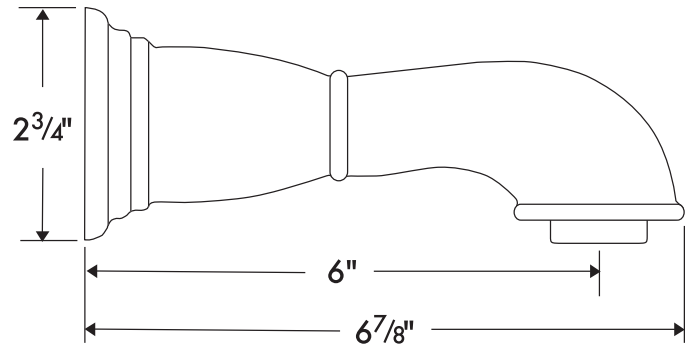

Retroaktiv™ Tub Spout

06088XX0

Available in Chrome (00), Oil Rub Bronze (62), Brushed Nickel (82), Polished Nickel (83), Polished Brass (93)

Product Specification

Solid brass
1/2" female NPT inlet