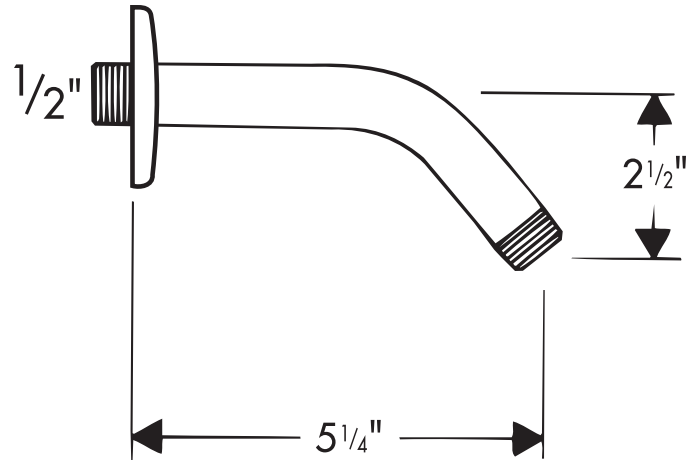

1/2" Standard Showerarm

27411XX3

Available in Chrome (00), Oil Rub Bronze (62), Brushed Nickel (82), Polished Nickel (83), Polished Brass (93)

Product Specification

Use with all standard showerheads

1/2" male inlet

Includes escutcheon plate

Not for use with oversized and square showerheads