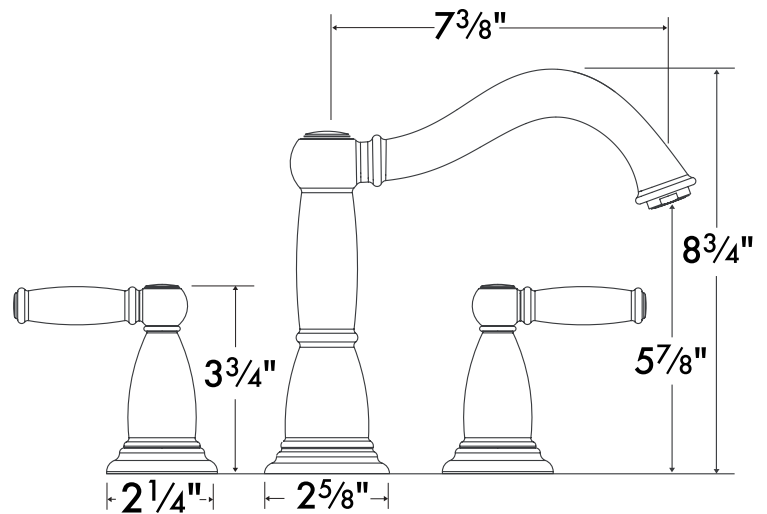

Trim, Tango 3-Hole Tub Filler 06043XX0

Available in Chrome (00), Oil Rub Bronze (62), Brushed Nickel (82), Polished Nickel (83),
Polished Brass (93)

Product Specification

Lever Handles
Solid brass construction
Requires rough-in valve 06607000