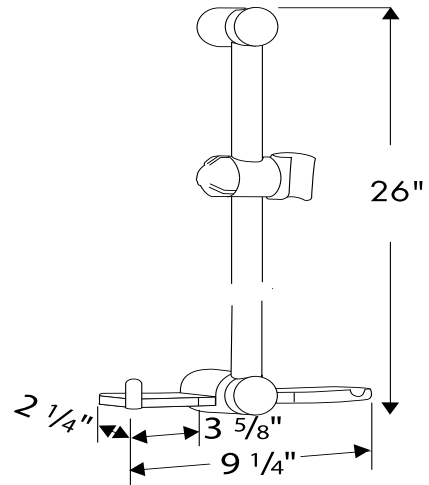

Interaktiv Wallbar 06890XX0

Available in Chrome (00), Brushed Nickel (82), Polished Nickel (83), Polished Brass (93)

Product Specification

- 26" overall length
- Knob for easy slide adjustment
- Handshower holder is both height and angle adjustable
- Includes soap dish