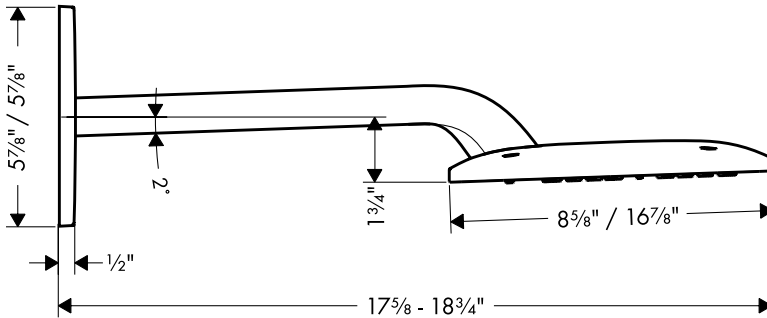

The measurements shown are for reference only.

Products and specifications shown are subject to change without notice.

Specification sheet revised 4/2010

hansgrohe