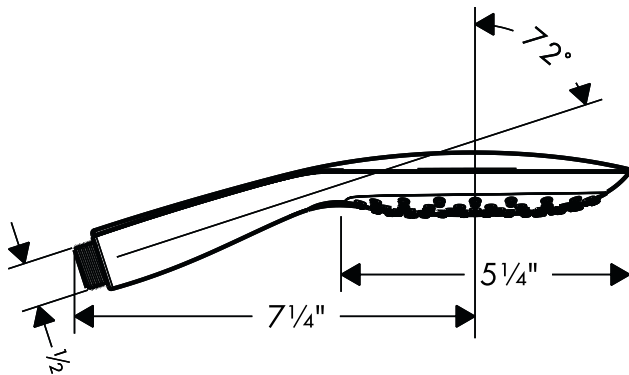

This unit meets or exceeds the following:

- ASME A112.18.1
- CSA B125.1
- Listed by IAPMO

Available Finishes

Chrome

28557001

White/Chrome

28557401

The measurements shown are for reference only.