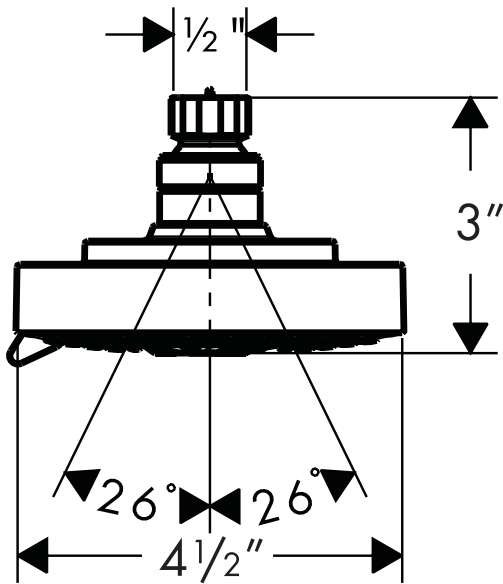

Raindance S 120 AIR 3-Jet Showerhead

27457XX1

Product Features

- Oversized spray face
- AIR injection technology
- Three spray modes: AIR, Whirl AIR, Balance AIR
- 95 no-clog spray channels
- Quick Clean™ self cleaning system
- 2.5 gpm max.

The measurements shown are for reference only.

Products and specifications shown are subject to change without notice.

Specification sheet revised 7/2008

hansgrohe