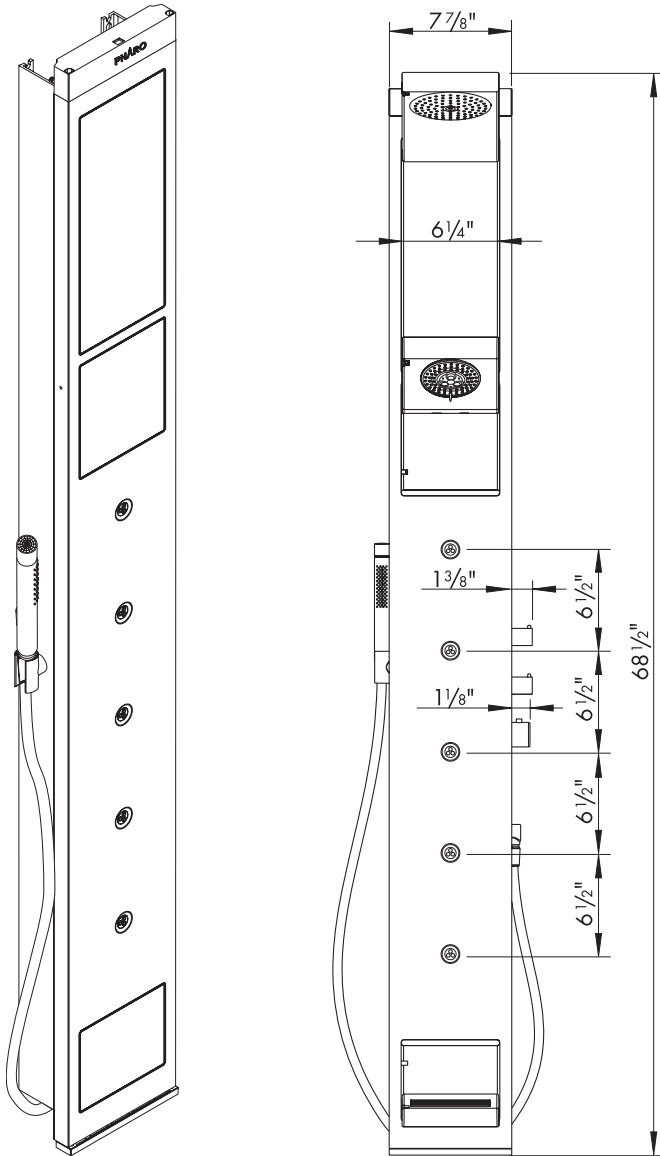

AIR
POWER

QUICLEAN

Product Features

- Anodized aluminum panel
- Overhead shower with refreshing full spray, air injection technology
Flow rate 2.5 gpm
- Neck spray with rain, whirl massage, and combination spray modes, air injection technology
Flow rate 2.5 gpm
- 5 Bodysprays
Flow rate 0.72 gpm each
- Axor Starck handshower with full and mono spray modes
Flow rate 2.5 gpm
- Thermostatic temperature control maintains temperature $\pm 1^\circ\text{F}$
- Protection against back siphonage provided by check valves
- Footrest, overhead shower, and neck spray can be folded closed when panel is not in use

Code Compliance

This unit meets or exceeds the following:

- ASME A112.18.1
- CSA B125.1
- Listed by IAPMO
- Approved for use in Massachusetts

Available Finishes

Satin chrome panel with chrome trim

26017001

Installation Notes

- The panel hangs on the finished wall.

The measurements shown are for reference only.

Products and specifications shown are subject to change without notice.

Specification sheet revised 1/2009