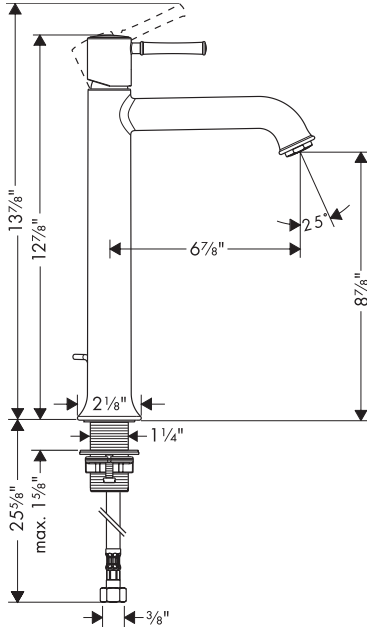

Talis C Single Control Lavatory Faucet Highriser

14116XX1

**ECO
RIGHT**

Product Features

- 1.5 gpm
- Classic styling
- Lever handle
- Ceramic cartridge
- 3/8" supply hoses
- Includes pop-up drain

Available Finishes

Chrome	14116001
Oil Rubbed Bronze	14116621
Brushed Nickel	14116821
Rubbed Bronze	14116921

Optional Accessories

Grid drain	06400XX0
------------	----------

The measurements shown are for reference only.

Products and specifications shown are subject to change without notice.

Specification sheet revised 5/2009

hansgrohe