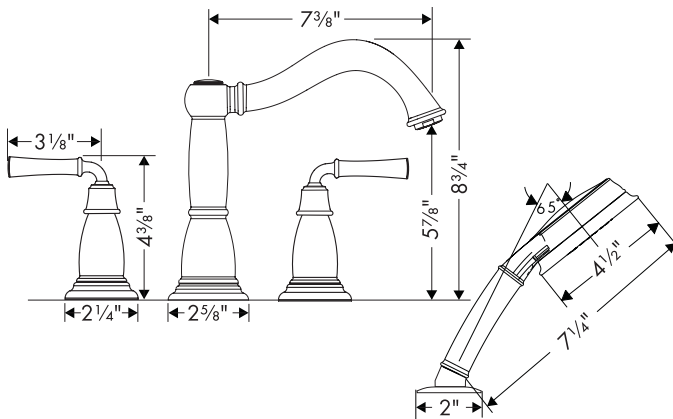

Required Accessories

Rough	06646000

The measurements shown are for reference only.

Products and specifications shown are subject to change without notice.

Specification sheet revised 4/2009

hansgrohe