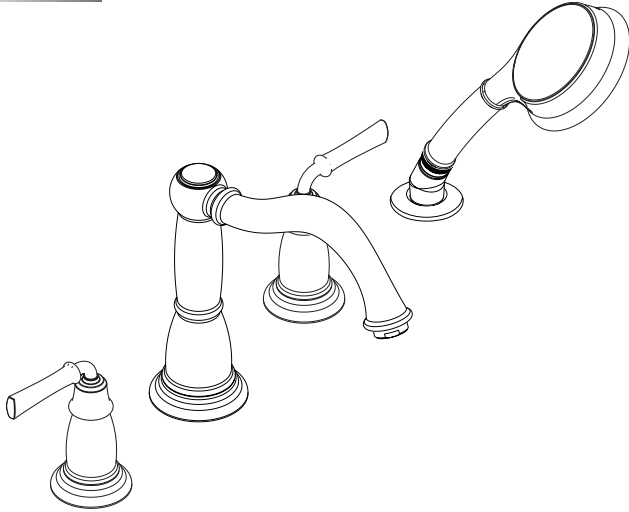

Tango C Trim 4-Hole Roman Tub Set

04272XX0

QUICLEAN

Product Features

- Lever handles
- Solid brass
- Deck mounted
- Handshower with three spray modes: full, massage, turbo
- Handshower flow rate 2.5 gpm max.
- Tub spout with diverter
- Protection against backflow provided by check valve

Available Finishes

Chrome	04272000
Oil Rubbed Bronze	04272620
Brushed Nickel	04272820
Rubbed Bronze	04272920

Required Accessories

Rough	06646000
-------	----------

The measurements shown are for reference only.