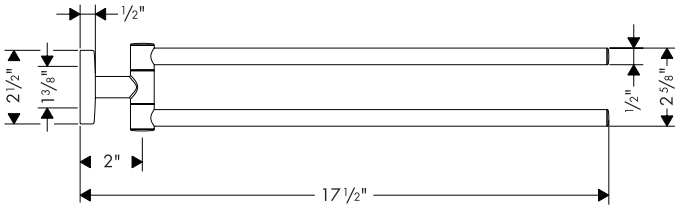

Accessories E & S Dual Towel Bar

40512XX0

Product Features

- Solid brass
- Swivel arms

Available Finishes

Chrome

40512000

Brushed Nickel

40512820

The measurements shown are for reference only.

Products and specifications shown are subject to change without notice.

Specification sheet revised 4/2008

hansgrohe