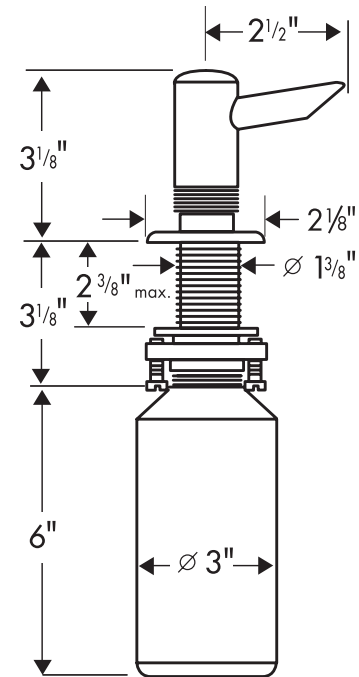

Soap Dispenser for Interaktiv™ 06328XX0

Available in Chrome (00) and Steel Optik (86)

Product Specification

Fast, easy installation

Deck mounted

12 oz. capacity

Refills from top

Hole size in mounting surface 1 1/2"

Maximum mounting surface thickness 2 3/8"